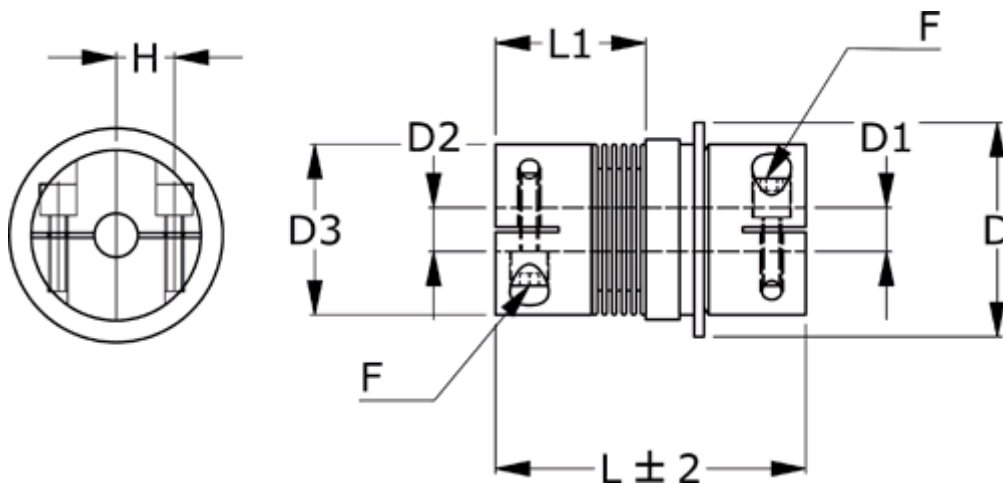

Data Sheet

Article number: 335012001252535D1

Description: Safety coupling BKK 200 multiposition
Length 125 mm, bore 25/35 mm, TKn max 90 NM

Measures

D = 109

D1 = 35

D2 = 25

D3 = 90.0

F = M12

H = 31.0

L = 125

L1 = 63.0

Nom. torque NM (TKn) = 90NM overload torque range 1

Position engagement = C = Synchronous

s = 2.0